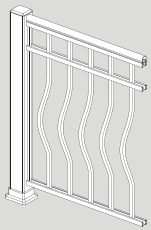

Topless Glass Railing

Picket Railing

Glass & Picket Railing

3/4" Picket

3/4" Belly Picket & Double Bar

3/4" Double Bar w/ Ring & Collar

Topless Glass Rail

Glass Rail

### Why Choose an Aluminum & Glass Railing?

- 6063-T5 Structural Aluminum Alloy
- 5" x 5" Cast Aluminum Base with an ABS Cover & Top Cap
- Standard heights are 30", 36" or 42" or custom heights available
- Glass is heavy 5 ml, safety tempered with polished edges
- All-View Glass Railing System (frameless & 10ml safety tempered)
- Posts available in 1-1/2" x 1-1/2", 3"x3" and 4"x4" (1-1/2" + 3" in 5 colors and 4" in 4 colors)