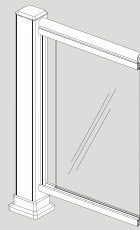

Topless Glass Railing

Picket Railing

Glass & Picket Railing

3/4" Picket

3/4" Belly Picket & Double Bar

3/4" Double Bar w/ Ring & Collar

Topless Glass Rail

Glass Rail

### Why Choose an Aluminum & Glass Railing?

- 6063-T5 Structural Aluminum Alloy
- 5" x 5" Cast Aluminum Base with an ABS Cover & Top Cap
- Standard heights are 30", 36" or 42" or custom heights available
- Glass is heavy 5 ml, safety tempered with polished edges
- All-View Glass Railing System (frameless & 10ml safety tempered)
- Posts available in 1-1/2" x 1-1/2", 3"x3" and 4"x4" (1-1/2" + 3" in 5 colors and 4" in 4 colors)