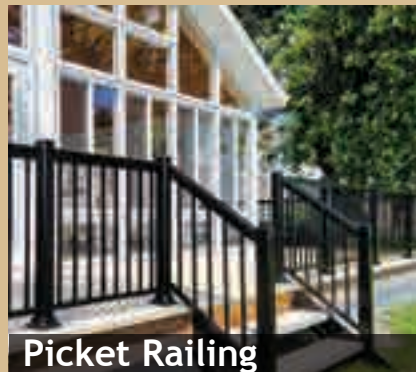

## Aluminum & Glass Railing System

Sunspace Aluminum & Glass Railing Systems are the premier railing products on the market. Choose from a glass rail configuration or from a variety of elegant picket designs. Available in five colors, Sunspace will have a style that will best suit your home, cottage or commercial application, while providing you with safety and a low-maintenance railing solution for years to come. All Sunspace Railing Systems are custom designed and made to your specifications.

Topless Glass Railing

Picket Railing

Glass & Picket Railing

3/4" Picket

3/4" Belly Picket & Double Bar

3/4" Double Bar w/ Ring & Collar

Topless Glass Rail

Glass Rail