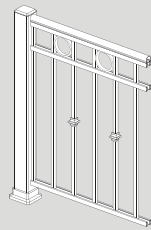

Topless Glass Railing

Picket Railing

Glass & Picket Railing

3/4" Picket

3/4" Belly Picket & Double Bar

3/4" Double Bar w/ Ring & Collar

Topless Glass Rail

Glass Rail

Standard Handrail

Colonial Handrail

Modern Handrail

### Why Choose an Aluminum & Glass Railing?

- 6063-T5 Structural Aluminum Alloy
- 5" x 5" Cast Aluminum Base with an ABS Cover & Top Cap
- Standard heights are 30", 36" or 42" or custom heights available
- Glass is heavy 5 ml, safety tempered with polished edges
- All-View Glass Railing System (frameless & 10ml safety tempered)
- Posts available in 1-1/2" x 1-1/2", 3"x3" and 4"x4" (1-1/2" + 3" in 5 colors and 4" in 4 colors)